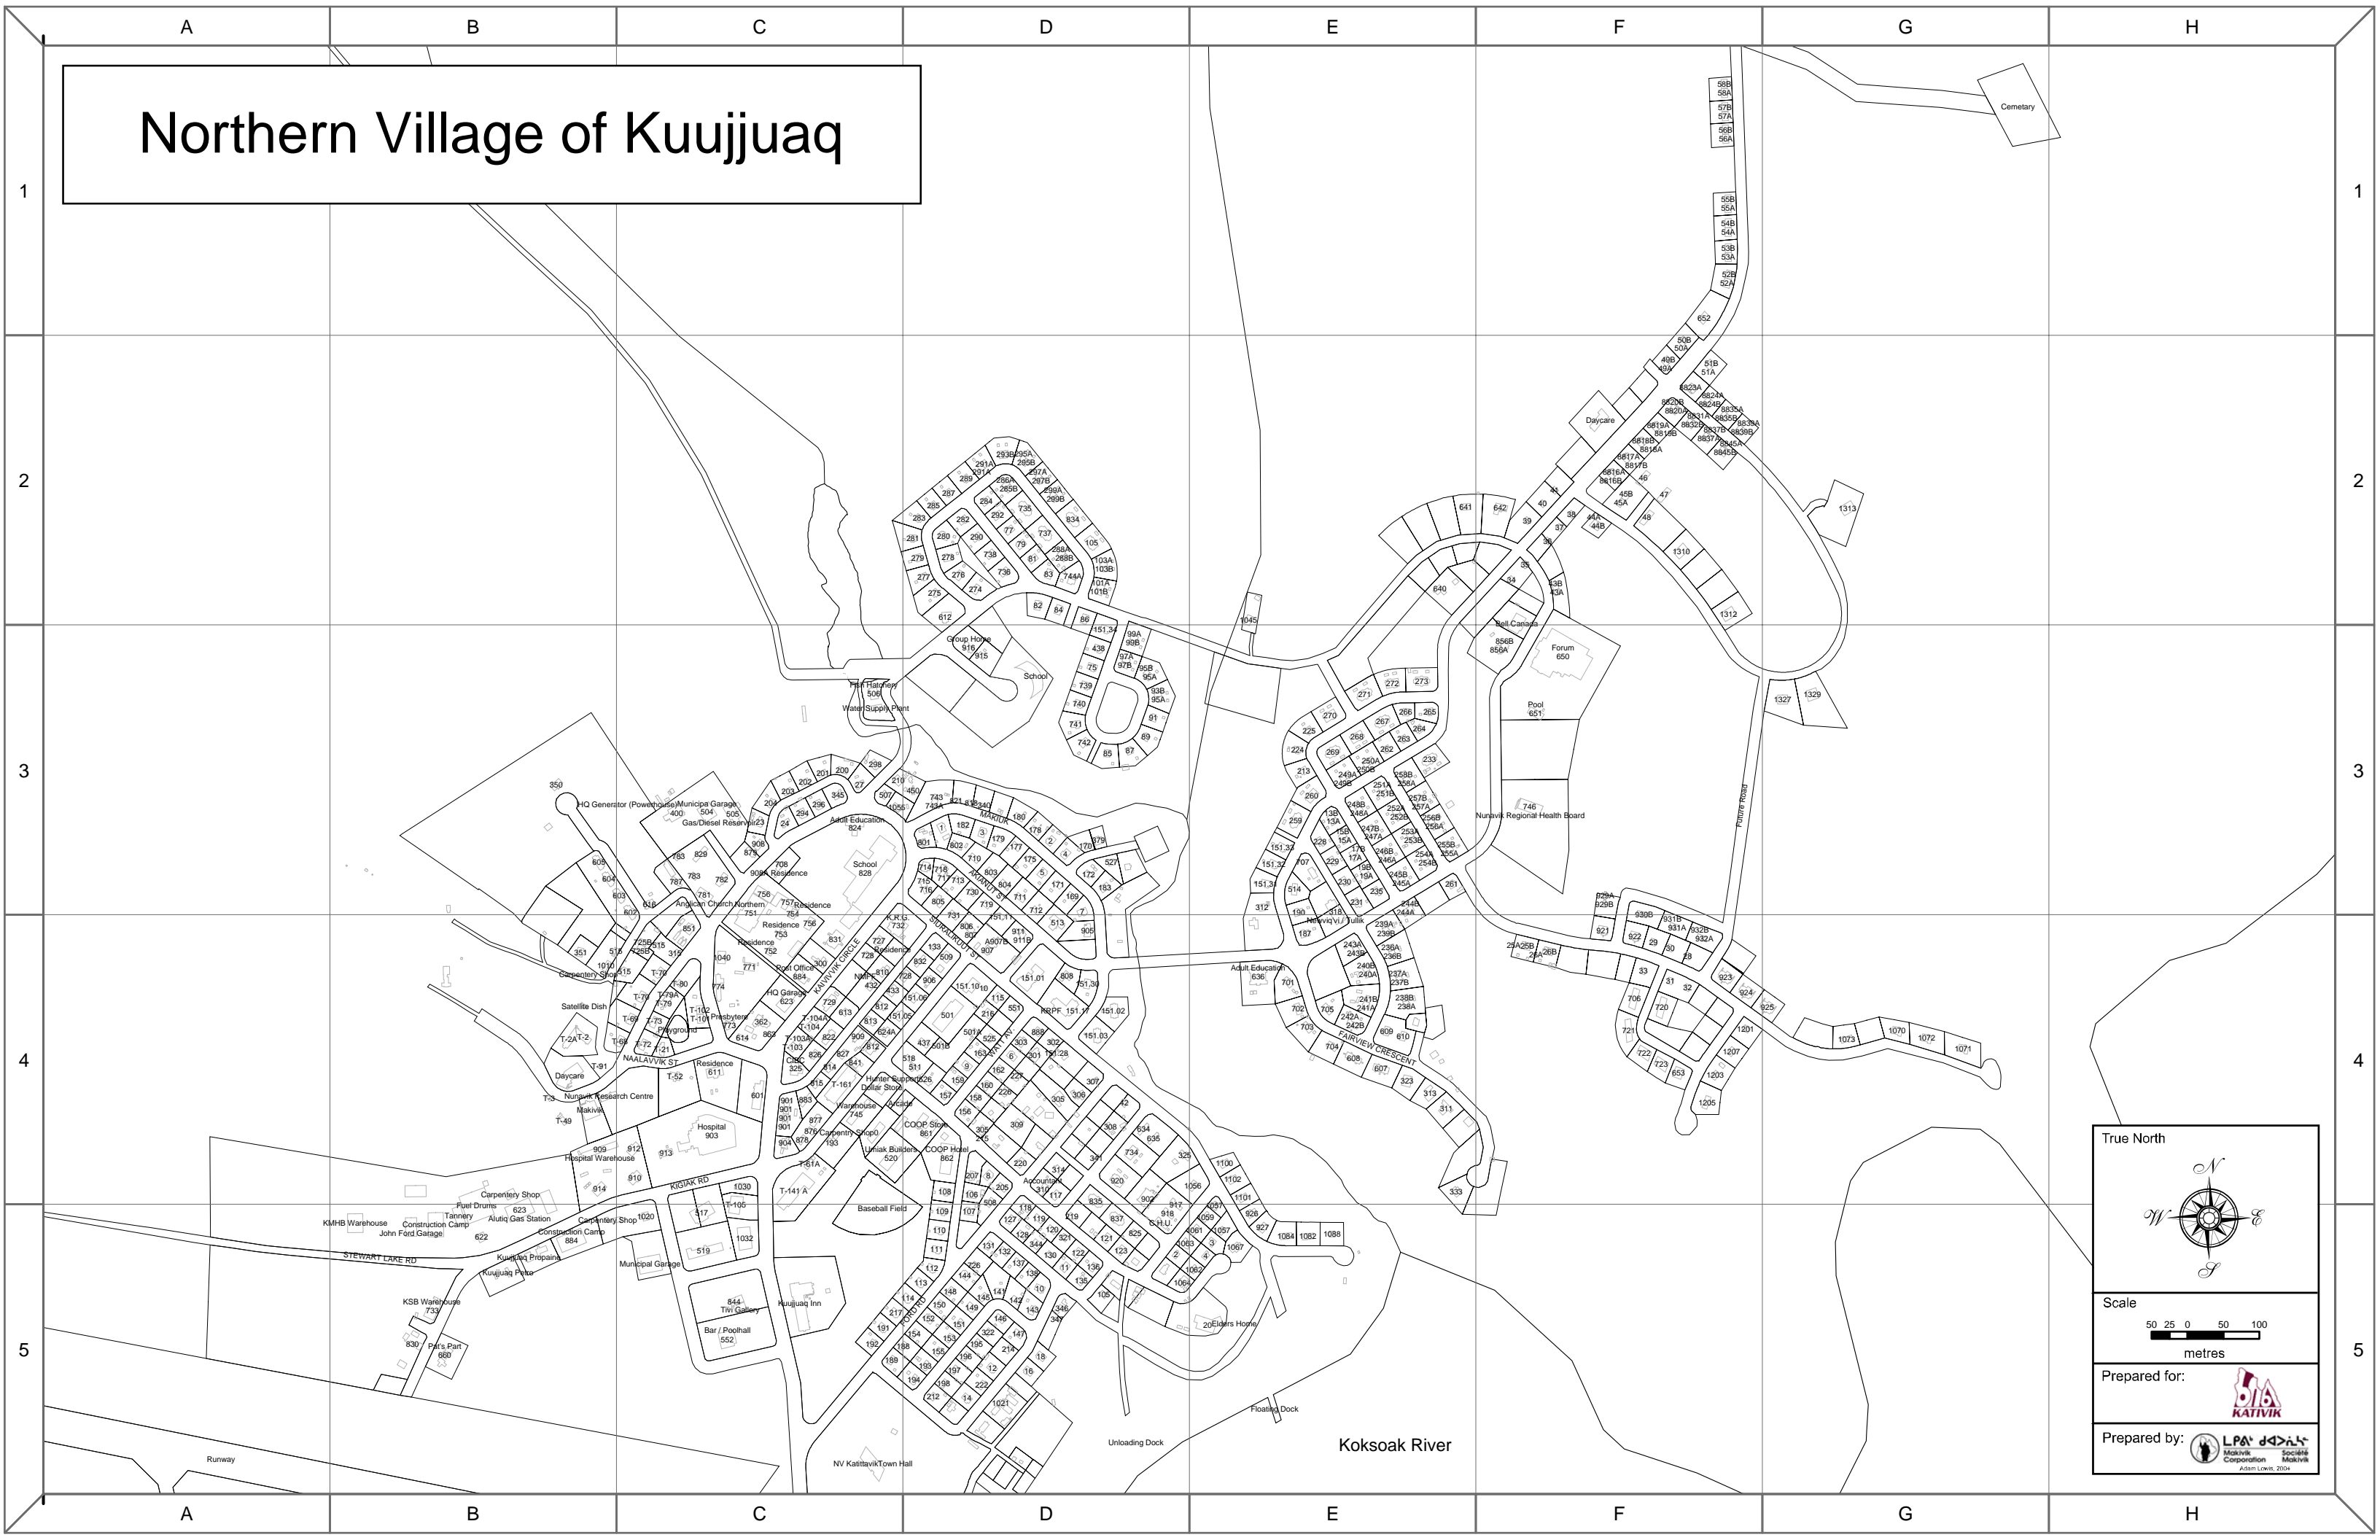

Northern Village of Kuujuaq

True North

Scale
50 25 0 50 100
metres

Prepared for:

Prepared by: